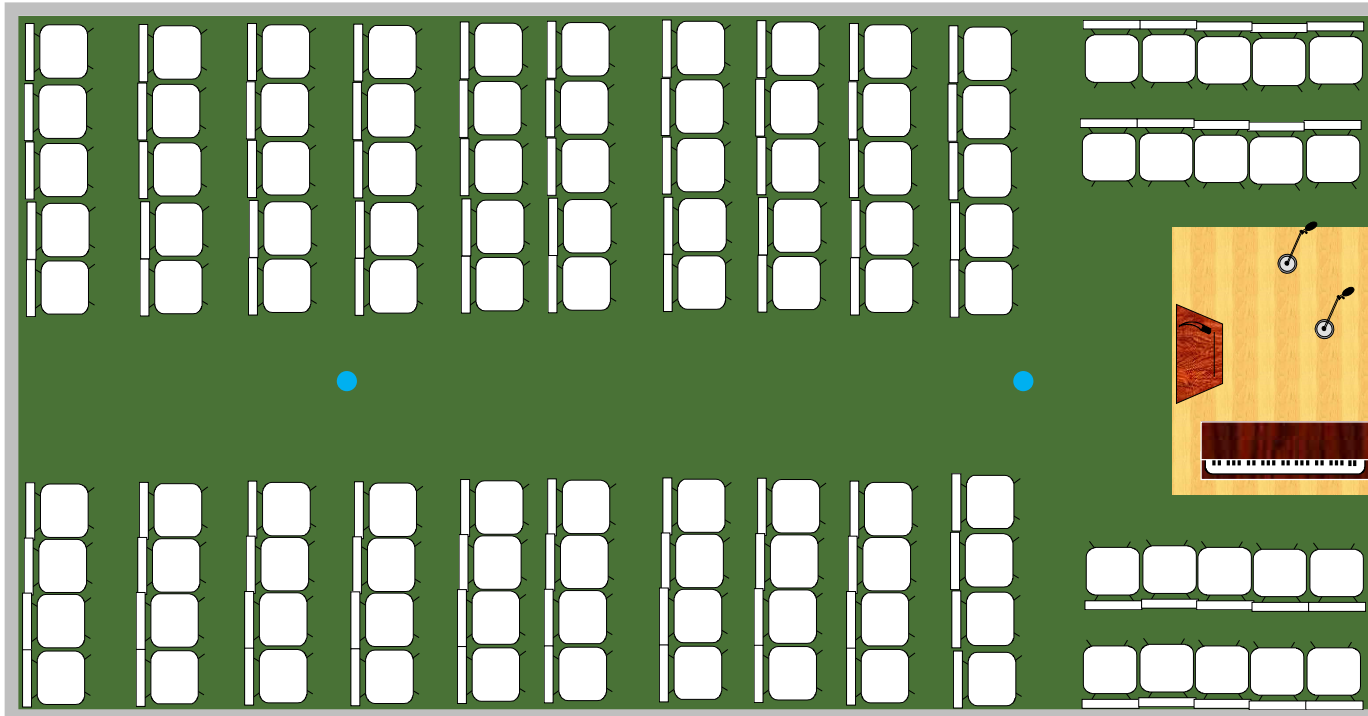

20' x 40' auditorium seating floor plan

Blue dots = Center pole position

120 Seating capacity with 6' x 8' stage shown

133 maximum seating capacity without stage